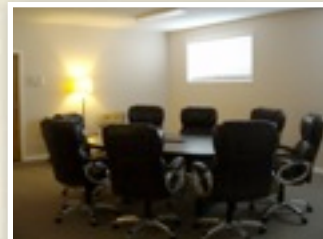

We have a large Chapel area (maximum occupancy 80 people), a large fully equipped warming kitchen, and two spacious Conference Rooms. There are six dormitory type rooms and two handicap accessible rooms, accommodating a total of up to 40 people comfortably.

Think about booking your retreats, conferences and mission teams with us. We are here to provide comfortable accommodations to CNBC pastors, leaders, volunteers and mission teams!

CALL OR EMAIL FOR
INFORMATION AND TO
BOOK ACCOMMODATIONS

PHONE: 403-932-5688 ext. 150
FAX: 403-932-4937
missioncentre@cnbc.ca

Upstairs Lobby

Computer stations for guests
Complimentary Wifi

Chapel/Dining Room

Spacious Kitchen
facilities

Conference Room B
Downstairs