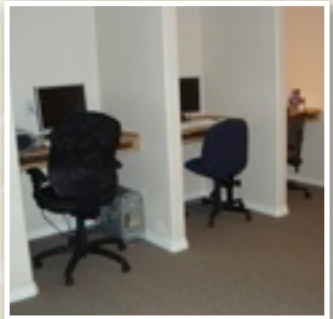

Computer stations for guests
Complimentary Wifi