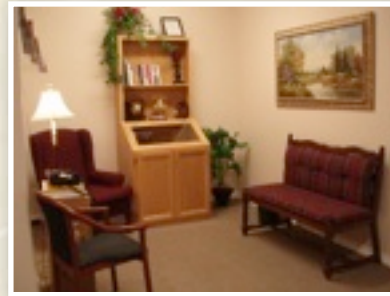

A LOOK AT OUR FACILITIES

GREETINGS FROM THE CNBC MISSION CENTRE

For those of you who have never been to the CNBC Mission Centre, you are in for a real treat! The view of the Rocky Mountains from our deck is absolutely spectacular!

We have a large Chapel area (maximum occupancy 80 people), a large fully equipped warming kitchen, and two spacious Conference Rooms. There are six dormitory type rooms and two handicap accessible rooms, accommodating a total of up to 40 people comfortably.

Think about booking your retreats, conferences and mission teams with us. We are here to provide comfortable accommodations to CNBC pastors, leaders, volunteers and mission teams!

CALL OR EMAIL FOR
INFORMATION AND TO
BOOK ACCOMMODATIONS

PHONE: 403-932-5688 ext. 150
FAX: 403-932-4937
missioncentre@cnbc.ca

Upstairs Lobby