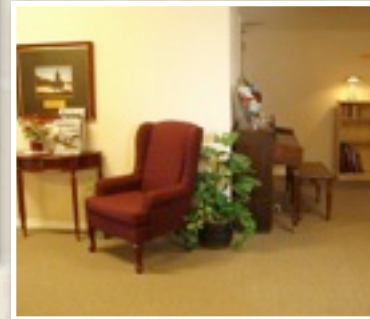

Computer stations for guests
Complimentary Wifi