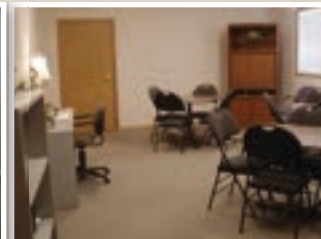

We have a large Chapel area (maximum occupancy 80 people), a large fully equipped warming kitchen, and two spacious Conference Rooms. There are six dormitory type rooms and two handicap accessible rooms, accommodating a total of up to 40 people comfortably.

Think about booking your retreats, conferences and mission teams with us. We are here to provide comfortable accommodations to CNBC pastors, leaders, volunteers and mission teams!

CALL OR EMAIL FOR
INFORMATION AND TO
BOOK ACCOMMODATIONS

PHONE: 403-932-5688 ext. 150
FAX: 403-932-4937
missioncentre@cnbc.ca

Upstairs Lobby

Computer stations for guests
Complimentary Wifi

Chapel/Dining Room

Spacious Kitchen
facilities

Conference Room B
Downstairs

Conference Room A
Upstairs

Downstairs Lobby

Prayer Pavilion